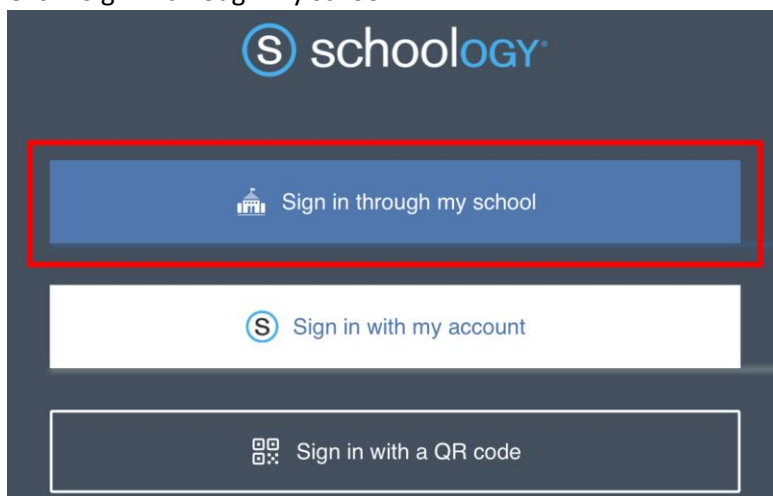

## User Guide

Please follow the steps below to login Schoology student Account:

Login Schoology using browser

1. Go to <https://caisbv.schoology.com>  
OR go to <https://caisbvedu.schoology.com> and follow step 4
2. Click “SSO Login”

3. Select School “Christian Alliance International School” and click “Log In”

4. Enter your student email and password

## Login Schoology using mobile application

1. Install the application "Schoology" and open
2. Click "Sign in through my school"

3. Select School "Christian Alliance International School" and go to SSO

4. Enter your student email and password