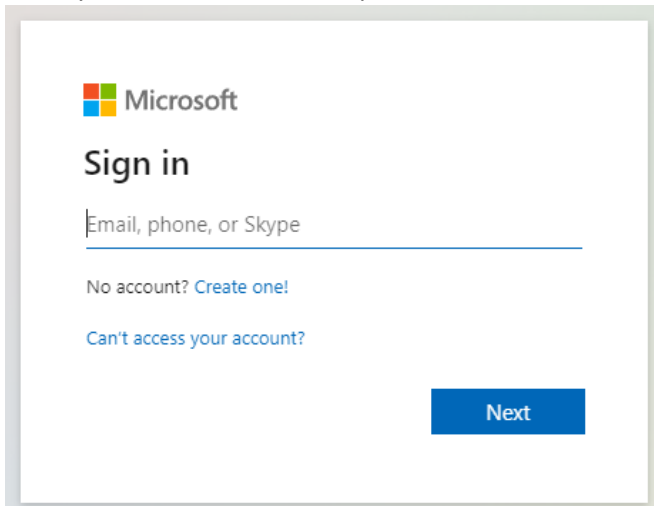

3. Select School “Christian Alliance International School” and click “Log In”

4. Enter your student email and password

## Login Schoology using mobile application

1. Install the application "Schoology" and open
2. Click "Sign in through my school"

3. Select School "Christian Alliance International School" and go to SSO

4. Enter your student email and password