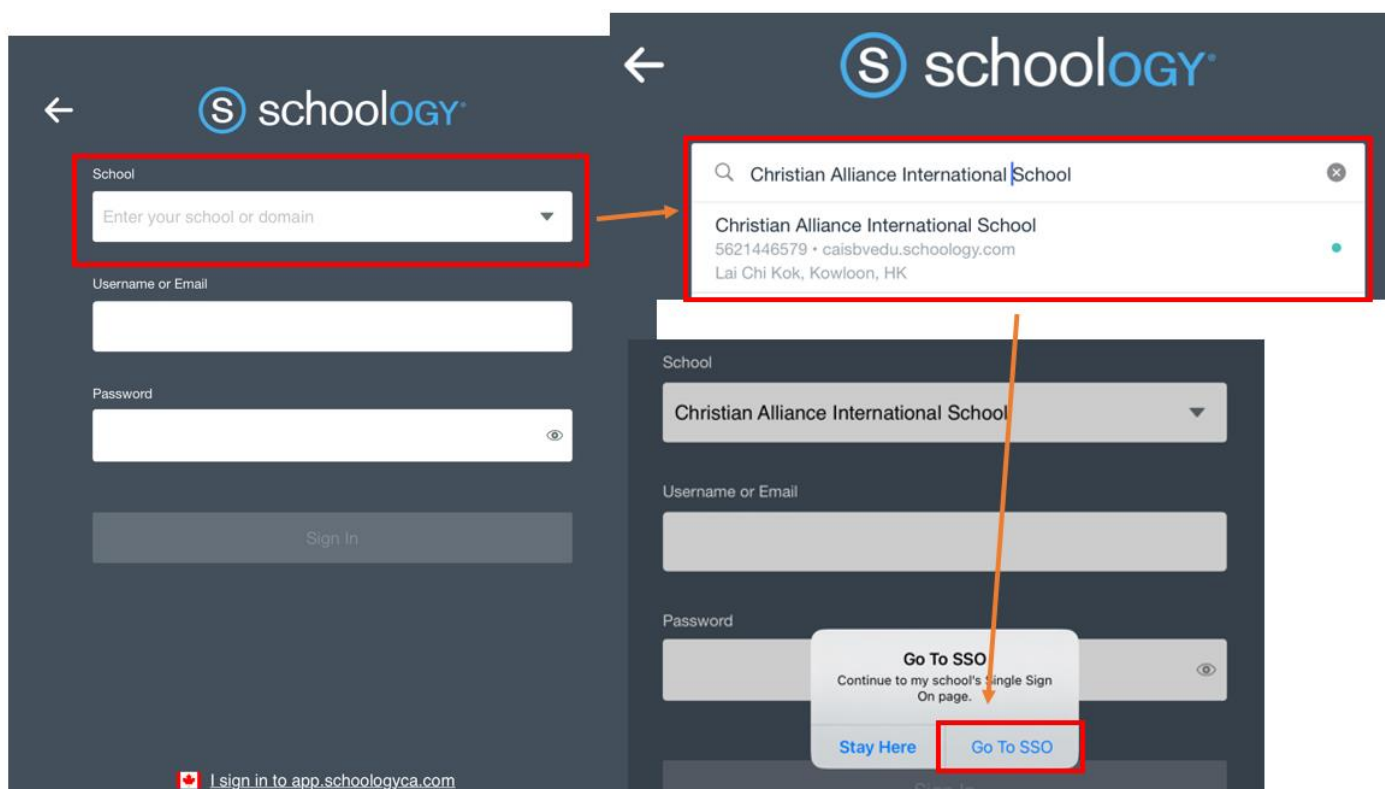

## User Guide

Please follow the steps below to login Schoology student Account:

Login Schoology using browser

1. Go to <https://caisbv.schoology.com>  
OR go to <https://caisbvedu.schoology.com> and follow step 4
2. Click “SSO Login”

3. Select School “Christian Alliance International School” and click “Log In”

4. Enter your student email and password

## Login Schoology using mobile application

1. Install the application "Schoology" and open
2. Click "Sign in through my school"

3. Select School "Christian Alliance International School" and go to SSO

4. Enter your student email and password